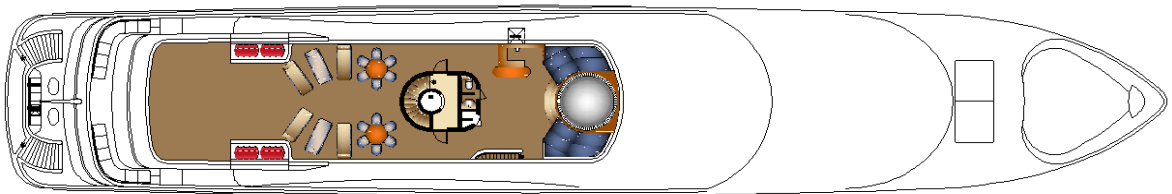

## GENERAL ARRANGEMENT 213' ALTINEL 2008/2020 NOURAH OF RIYAD

SUN DECK

MAIN DECK

LOWER DECK

BILGE DECK