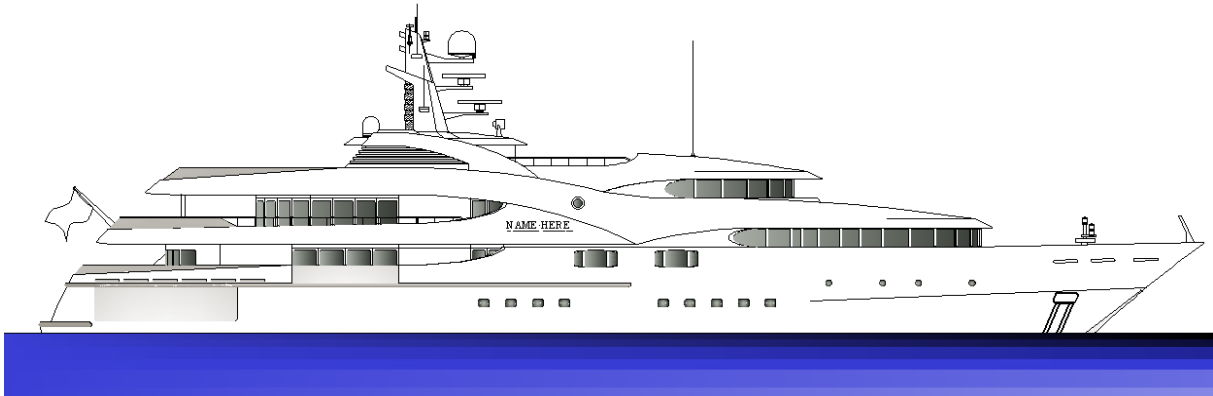

## GENERAL ARRANGEMENT 213' ALTINEL 2008/2020 NOURAH OF RIYAD

SUN DECK

MAIN DECK

LOWER DECK

BILGE DECK