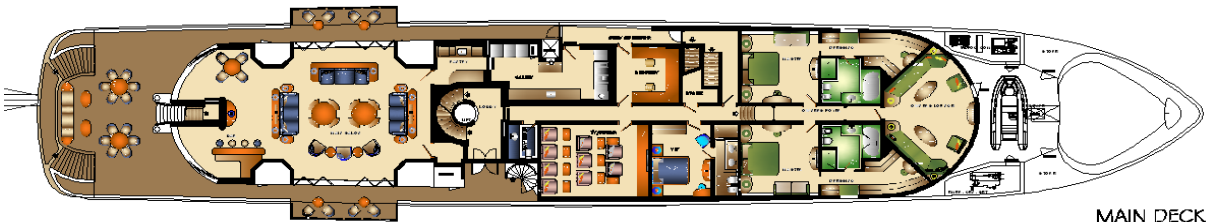

## GENERAL ARRANGEMENT 213' ALTINEL 2008/2020 NOURAH OF RIYAD

SUN DECK

MAIN DECK

LOWER DECK

BILGE DECK