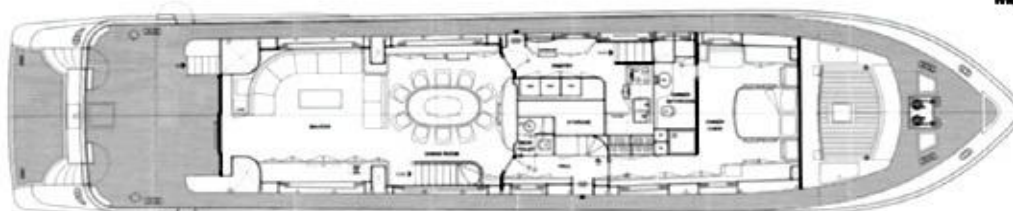

GENERAL ARRANGEMENT 100' FALCON 2005 M/Y FALCON ISLAND

Profile

Fly Bridge

Main Deck

Lower Deck