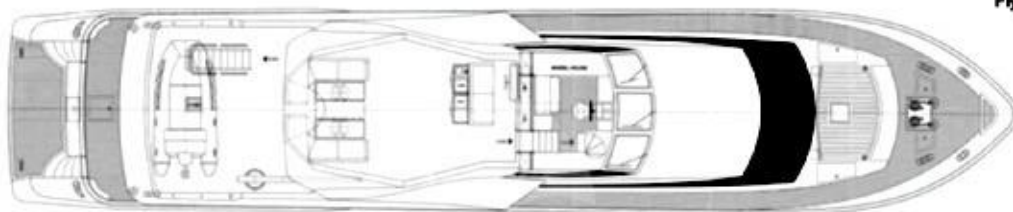

GENERAL ARRANGEMENT 100' FALCON 2005 M/Y FALCON ISLAND

Profile

Fly Bridge

Main Deck

Lower Deck