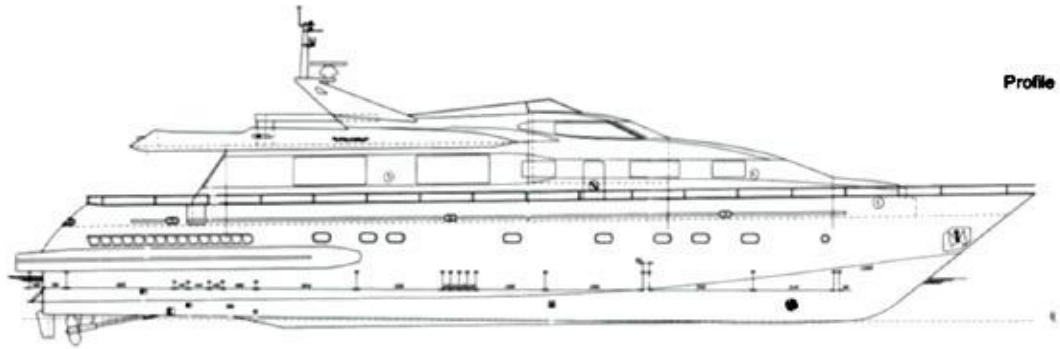

GENERAL ARRANGEMENT 100' FALCON 2005 M/Y FALCON ISLAND

Profile

Fly Bridge

Main Deck

Lower Deck