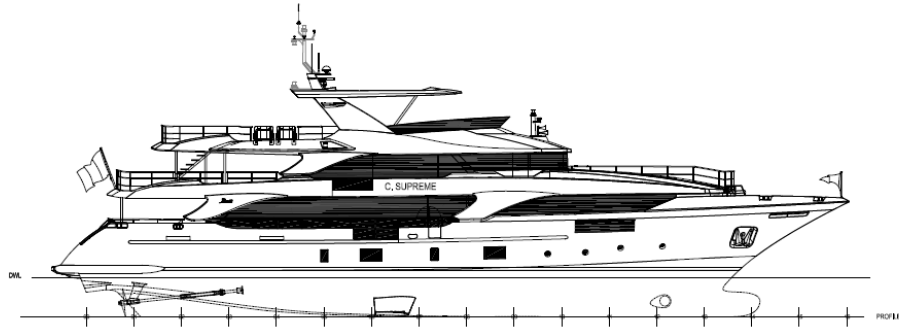

GENERAL ARRANGEMENT 132' BENETTI 2013 M/Y ORYX