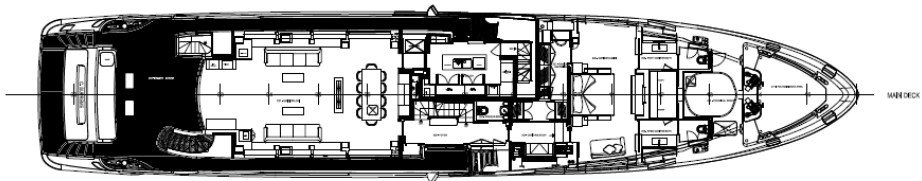

GENERAL ARRANGEMENT 132' BENETTI 2013 M/Y ORYX