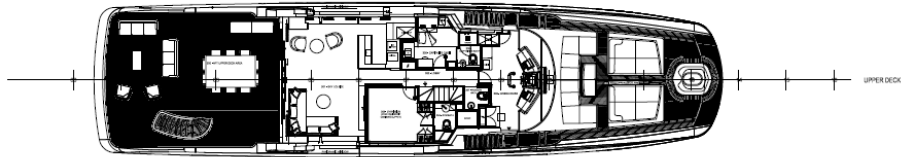

GENERAL ARRANGEMENT 132' BENETTI 2013 M/Y ORYX