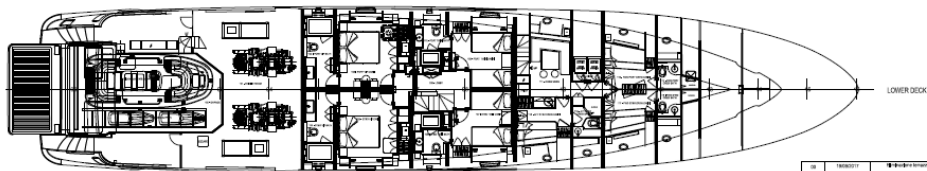

GENERAL ARRANGEMENT 132' BENETTI 2013 M/Y ORYX