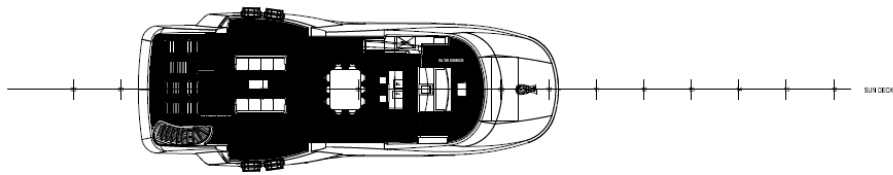

GENERAL ARRANGEMENT 132' BENETTI 2013 M/Y ORYX