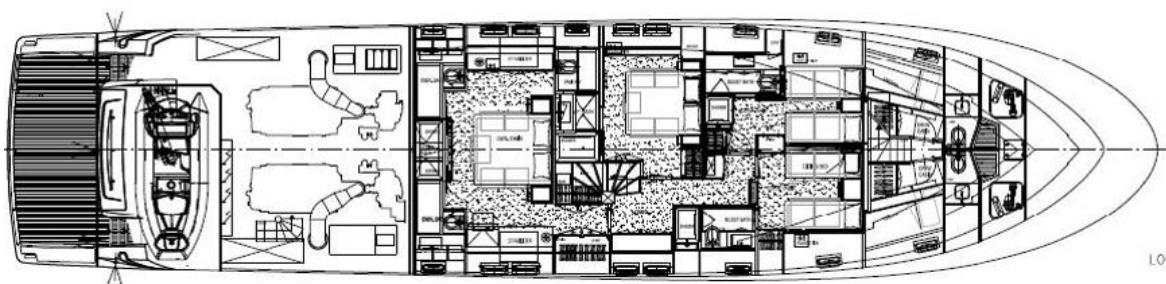

GENERAL ARRANGEMENT

96' SANLORENZO 2017 M/Y BB 2

FLY BRIDGE

MAIN DECK

LOWER DECK