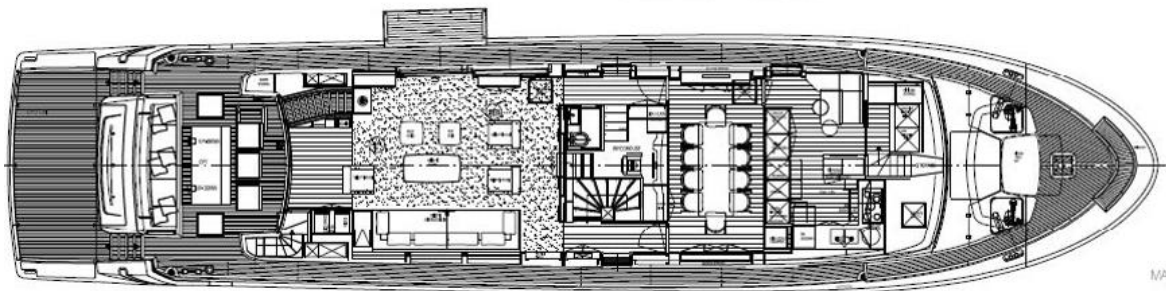

GENERAL ARRANGEMENT

96' SANLORENZO 2017 M/Y BB 2

FLY BRIDGE

MAIN DECK

LOWER DECK