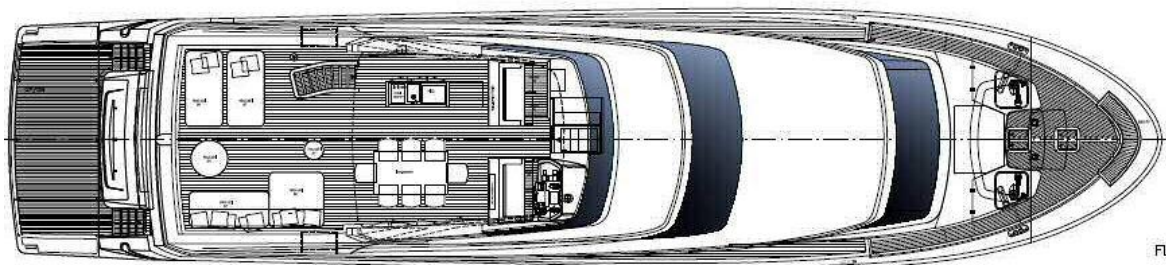

GENERAL ARRANGEMENT

96' SANLORENZO 2017 M/Y BB 2

FLY BRIDGE

MAIN DECK

LOWER DECK